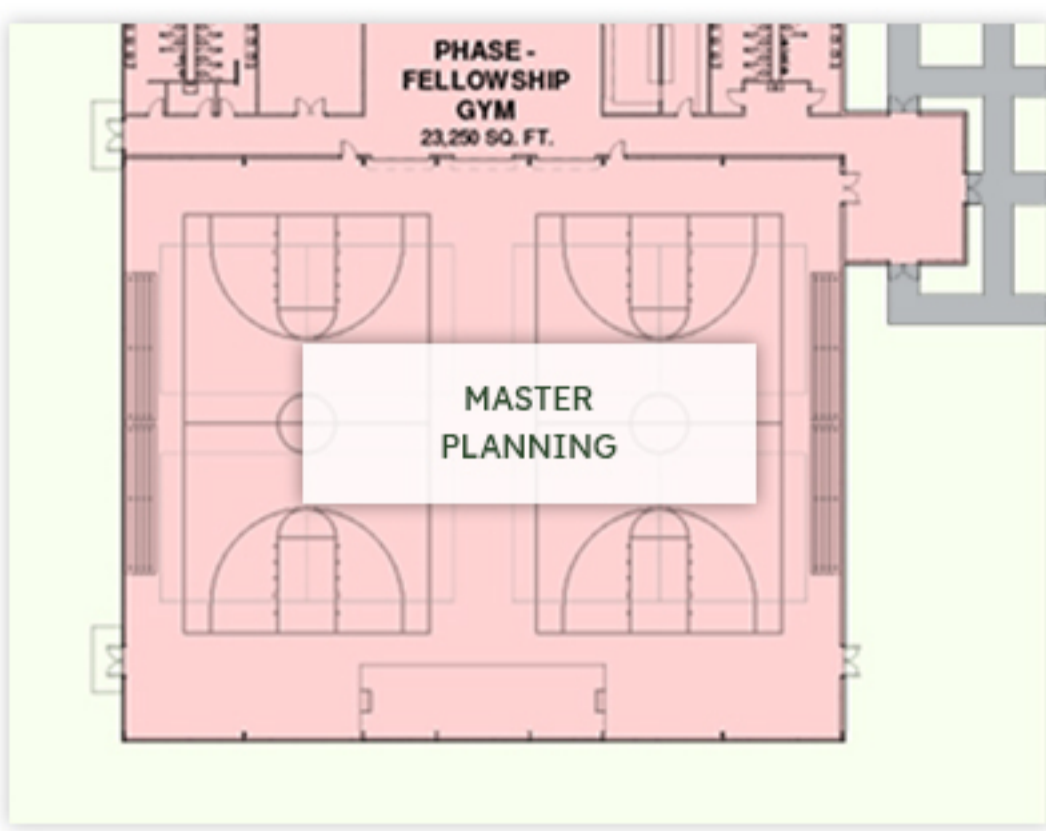

YOUR ARCHITECT FOR YOUR PROJECT NOW AND BEYOND

WE STRIVE TO BE A TRUSTED ASSET TO YOUR PROJECT

✉ inquires@mwtoddarch.com

☎ 281.363.2593

📍 1440 Lake Front Circle, Suite 120 The Woodlands, Texas 77380

- Home
- Family
- Projects
- Expertise
- Social
- Contact